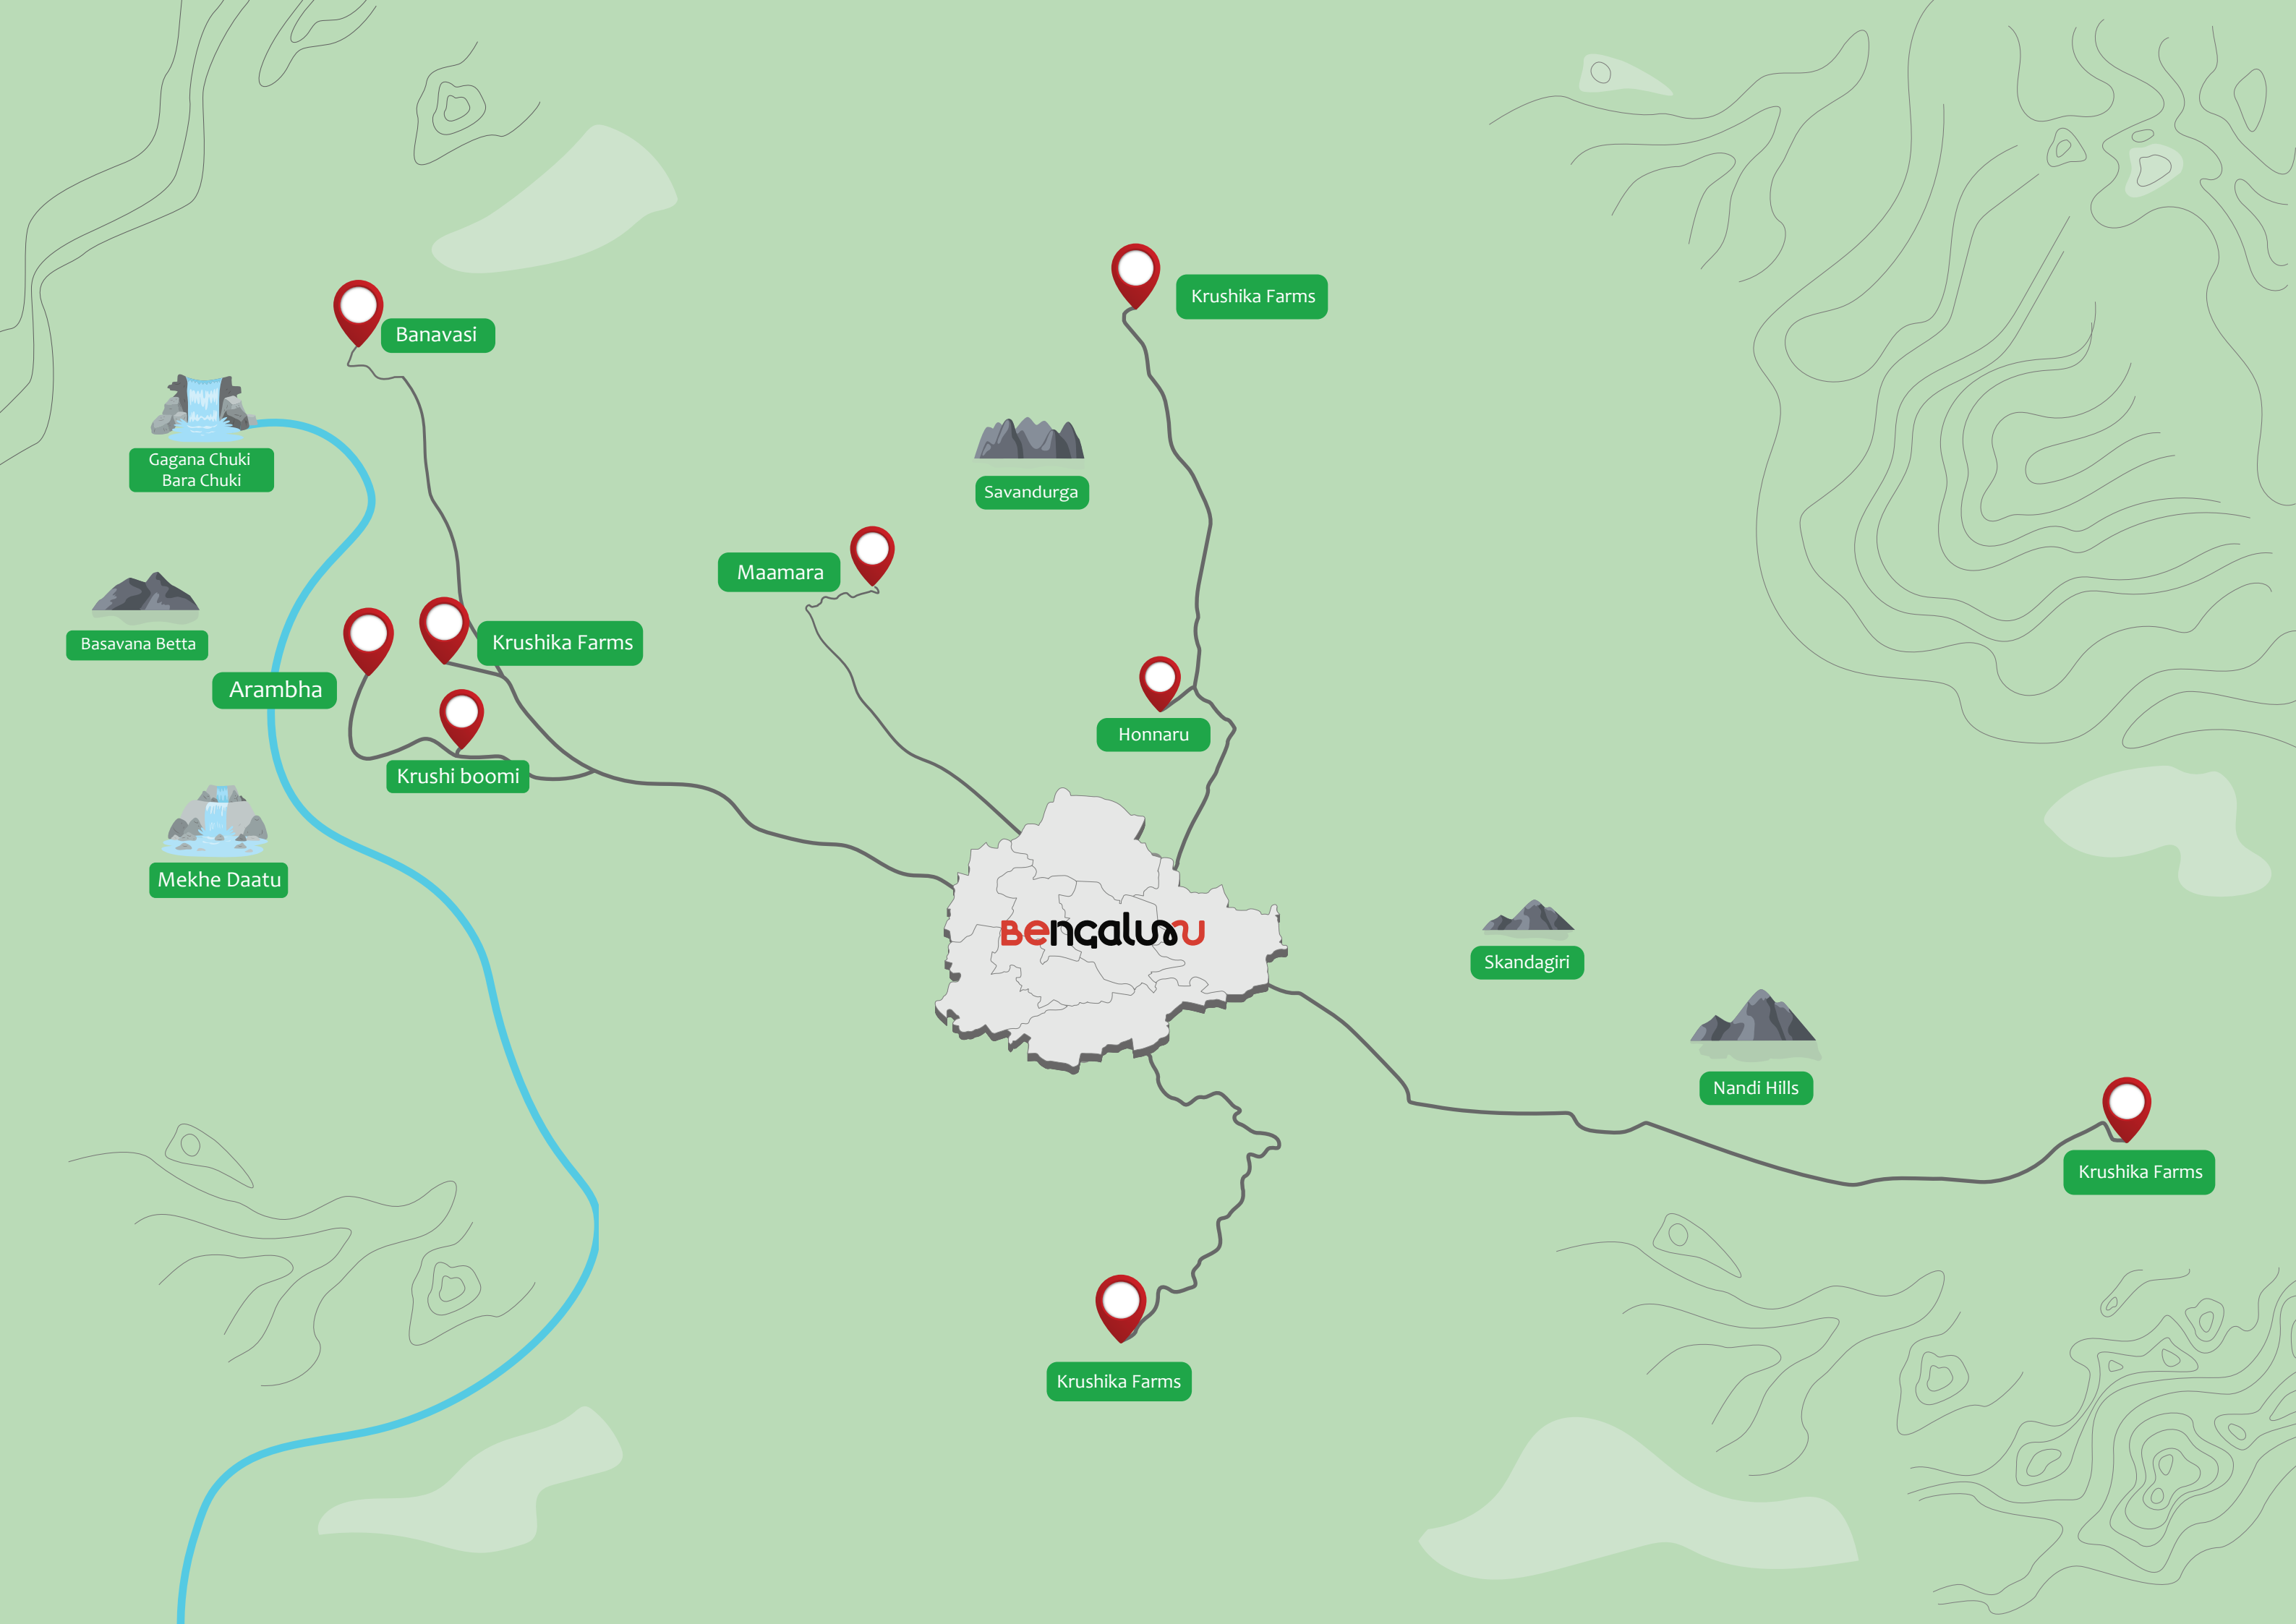

Ayur wellness & senior care

Apart from rejuvenation and recreation, the true purpose of our wellness centers is to host doctors and facilities that are meant to be a 24x7 nursing station and one click emergency care. With caregivers and community all around, krushika is a paradise for people of all generations to be able to live independently and with dignity.

THAT'S WHY!

Bengaluru

Banavasi

Krushika Farms

Gagana Chuki
Bara Chuki

Savandurga

Maamara

Krushika Farms

Basavana Betta

Arambha

Honnaru

Krushi boomi

Mekhe Daatu

Skandagiri

Nandi Hills

Krushika Farms

#near-mekedatu
 #great-watertable

OTHER KRUSHIKA FARMS:

We have many other farms coming up all around Bengaluru.
#agri-tourism #active-farming and #24x7-healthcare prime focus of all our properties

Krushika Chat Bot